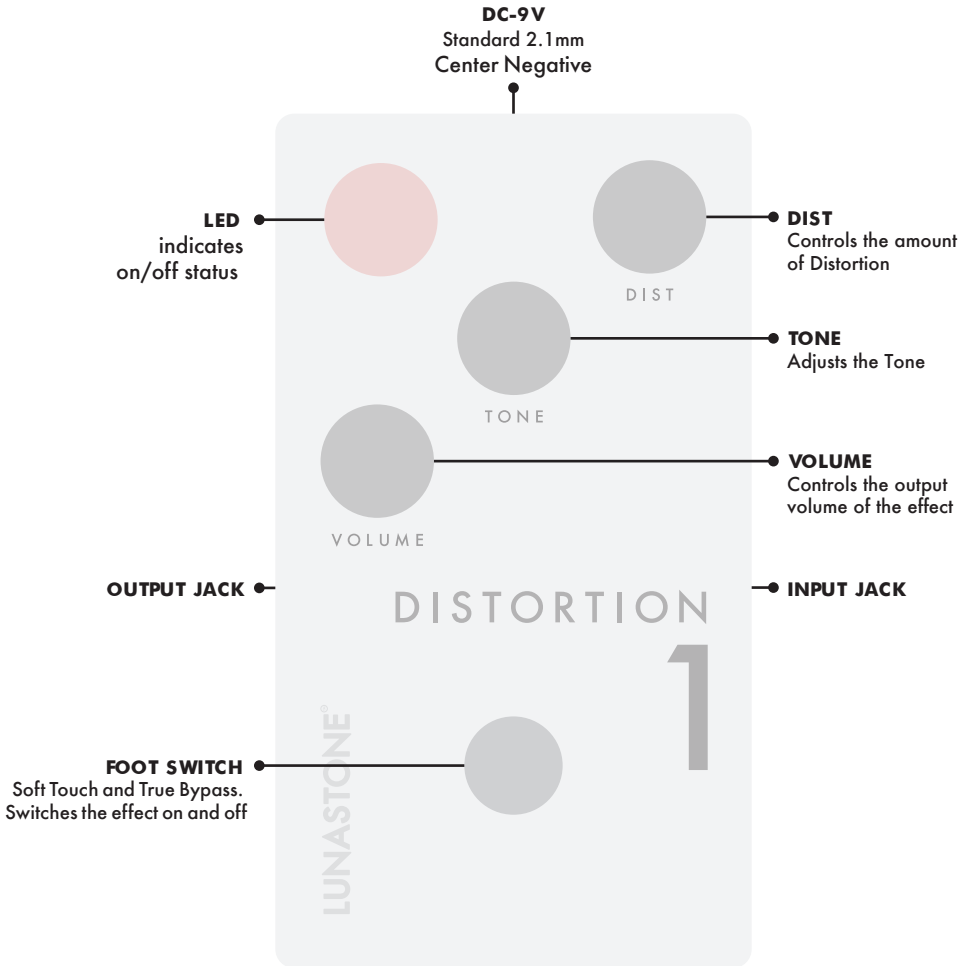

# LUNASTONE<sup>TM</sup>

would like to congratulate you on the purchase of the DISTORTION 1

Distortion 1 is a classic Hard Rock bastard! It merges a burning-hot amp stack with a classic distortion and squeezes them in to a small chassis. So, you don't need a cranked up Marshall stack anymore to sound like the hard rock guitar heroes! The Tone control on Distortion 1 has an extra wide range in order to give you the opportunity to dial it in to fit your every need. From very closed-sounding effects, useful for heavy riffs, to bite-y and full-on high mids with 'cut through' voicing to push your lead tone through the mix.