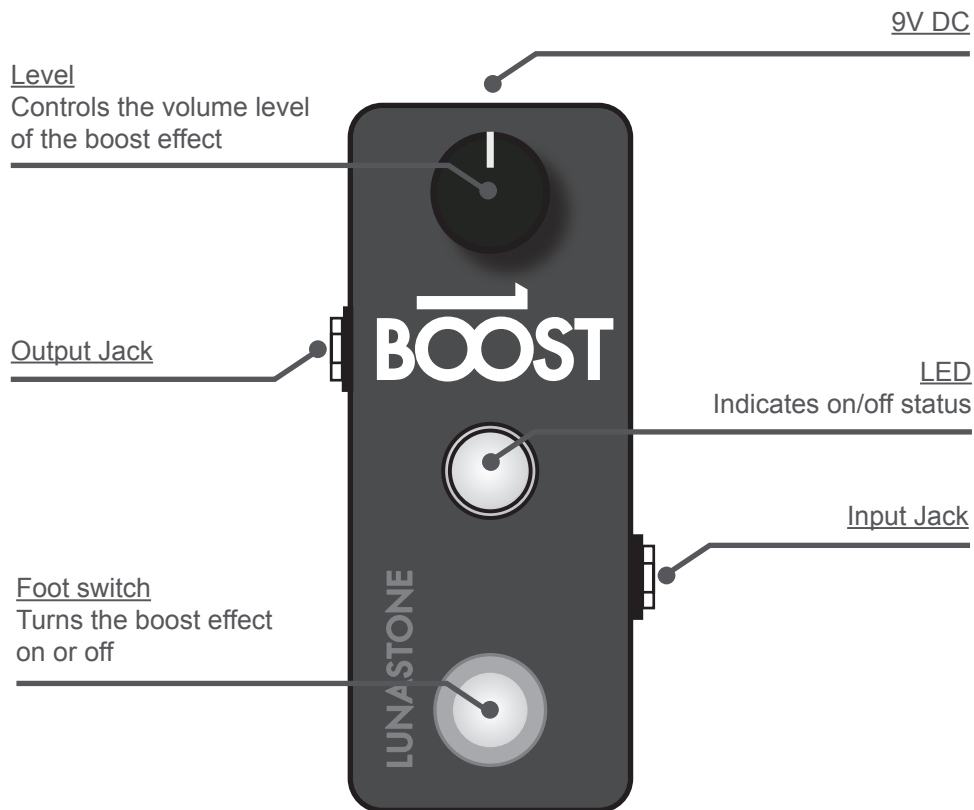

LUNASTONE

Would like to congratulate you on your purchase of

BOOST

Boost 18 deals with pure power!

Up to +18dB of tube flavoured wet clean boost, adding harmonic richness and slight compression to suit your beloved guitar sound in the best manner possible! Use it to lift your lead sound above mix, or simply to push your amplifier into overdriven state. Plug in, play and enjoy!

POWER:

You can use any standard 9V power supply with negative center polarity $\oplus \ominus \ominus$

For more information please visit our website at
www.lunastonepedals.com