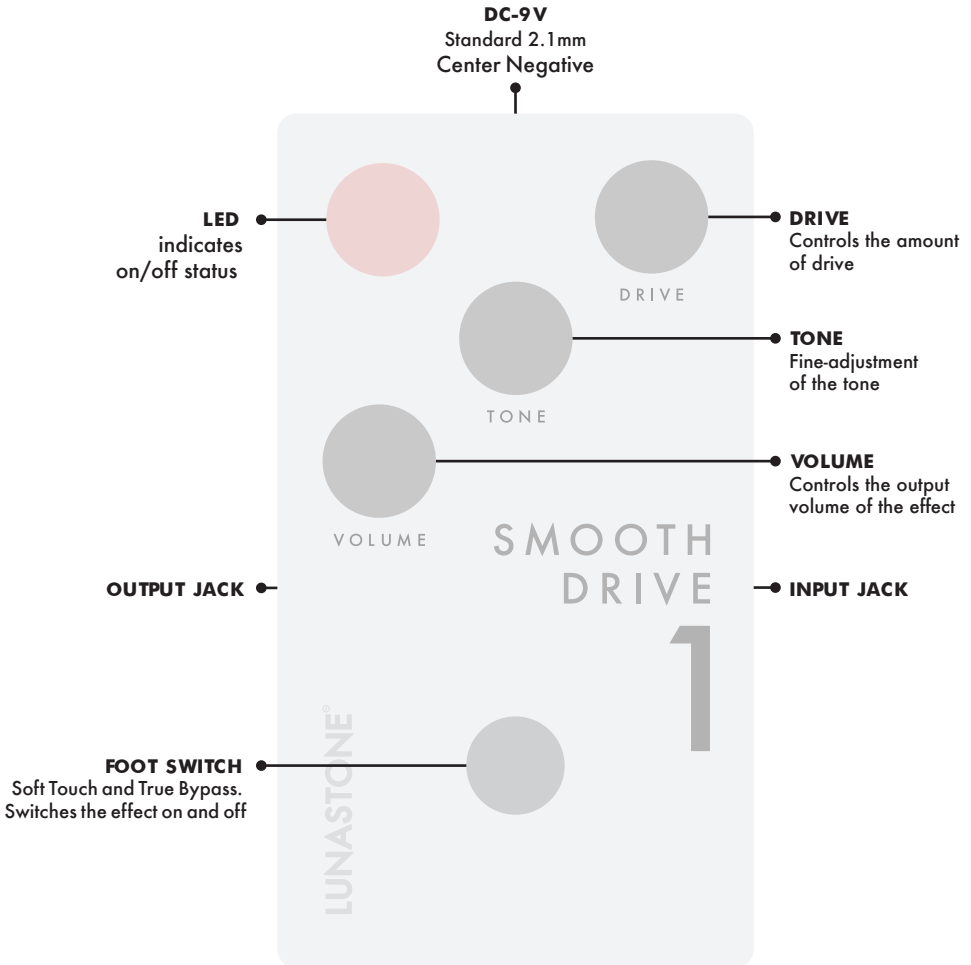

LUNASTONETM

would like to congratulate you on the purchase of the SMOOTH DRIVE 1

Smooth Drive 1 is a low to mid gain TrueOverDrive. It utilizes only cascaded gain stages and no diode clipping. This concept, together with very delicate tweaking, produces a very transparent and amp-like dynamic reaction to the attack and the volume knob on your guitar. At 12 o'clock, the Smooth Drive 1 acts almost as a unity-gain, wet and clean boost, adding richness and slight compression. But turn up the Drive knob gradually and the TrueOverDrive effect is going to smoothly, and steplessly, blend with your signal without messing up your original guitar sound and pickup setting.